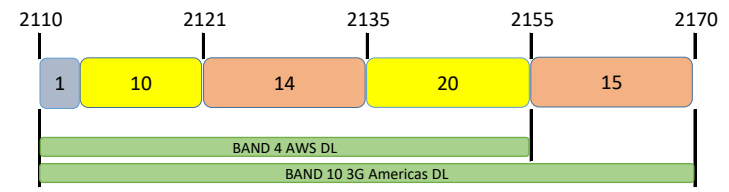

Last Updated
June 28, 2019

KEY	
	Assigned
	Available
	Reserved
UL	Uplink
DL	Downlink
Unit	MHz

Last Updated
June 28, 2019

KEY	
	Assigned
	Available
	Unassignable
	Center Gap
UL	Uplink
DL	Downlink
Unit	MHz

Last Updated
June 28, 2019

KEY	
	Assigned
	Available
	Unassignable
	Center Gap
UL	Uplink
DL	Downlink
Unit	MHz

Last Updated
June 28, 2019

KEY	
Assigned	Assigned
Available	Available
Unassignable	Unassignable
UL	Uplink
DL	Downlink
Unit	MHz