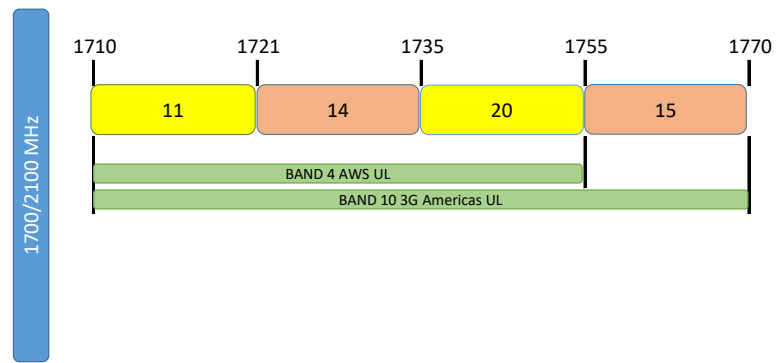

Last Updated
June 28, 2019

KEY	
	Assigned
	Available
	Reserved
UL	Uplink
DL	Downlink
Unit	MHz

Last Updated
June 28, 2019

KEY	
	Assigned
	Available
	Unassignable
	Center Gap
UL	Uplink
DL	Downlink
Unit	MHz

Last Updated
June 28, 2019

KEY	
	Assigned
	Available
	Unassignable
	Center Gap
UL	Uplink
DL	Downlink
Unit	MHz

Last Updated
June 28, 2019

KEY	
Assigned	Assigned
Available	Available
Unassignable	Unassignable
UL	Uplink
DL	Downlink
Unit	MHz