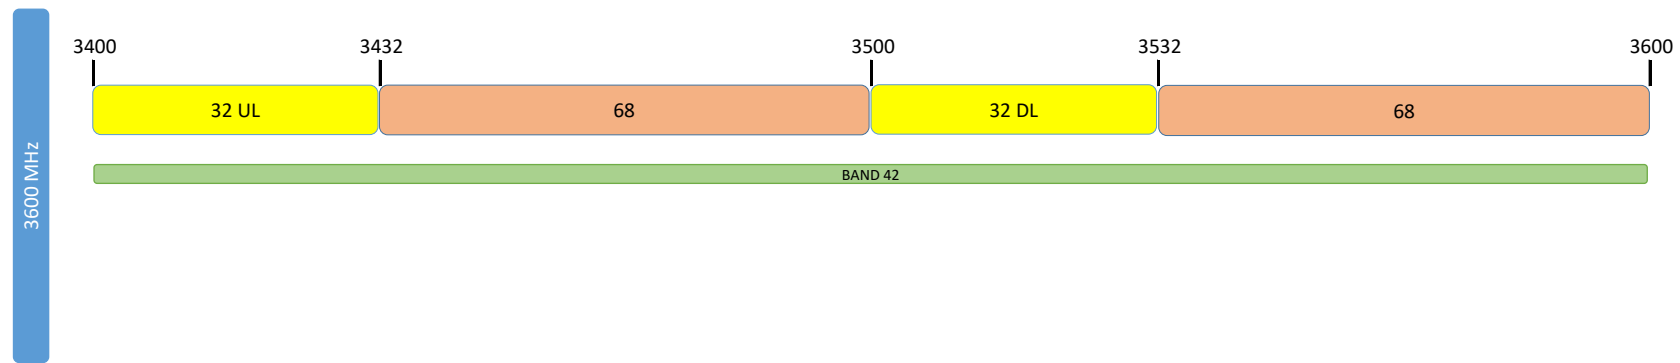

Last Updated
June 28, 2019

KEY	
	Assigned
	Available
UL	Uplink
DL	Downlink
Unit	MHz

Last Updated
June 28, 2019

KEY	
Assigned	Assigned
Available	Available
UL	Uplink
DL	Downlink
Unit	MHz

Last Updated
June 28, 2019

KEY	
Assigned	Assigned
Available	Available
UL	Uplink
DL	Downlink
Unit	MHz