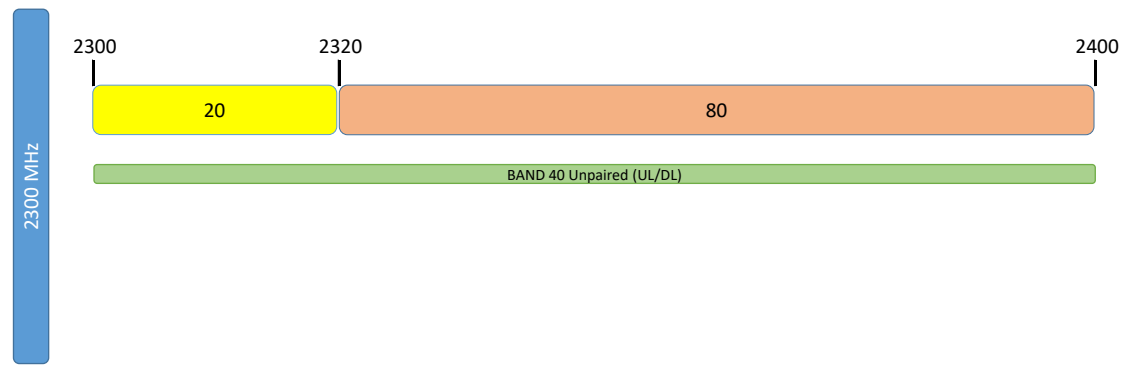

Last Updated
June 28, 2019

KEY	
	Assigned
	Available
UL	Uplink
DL	Downlink
Unit	MHz