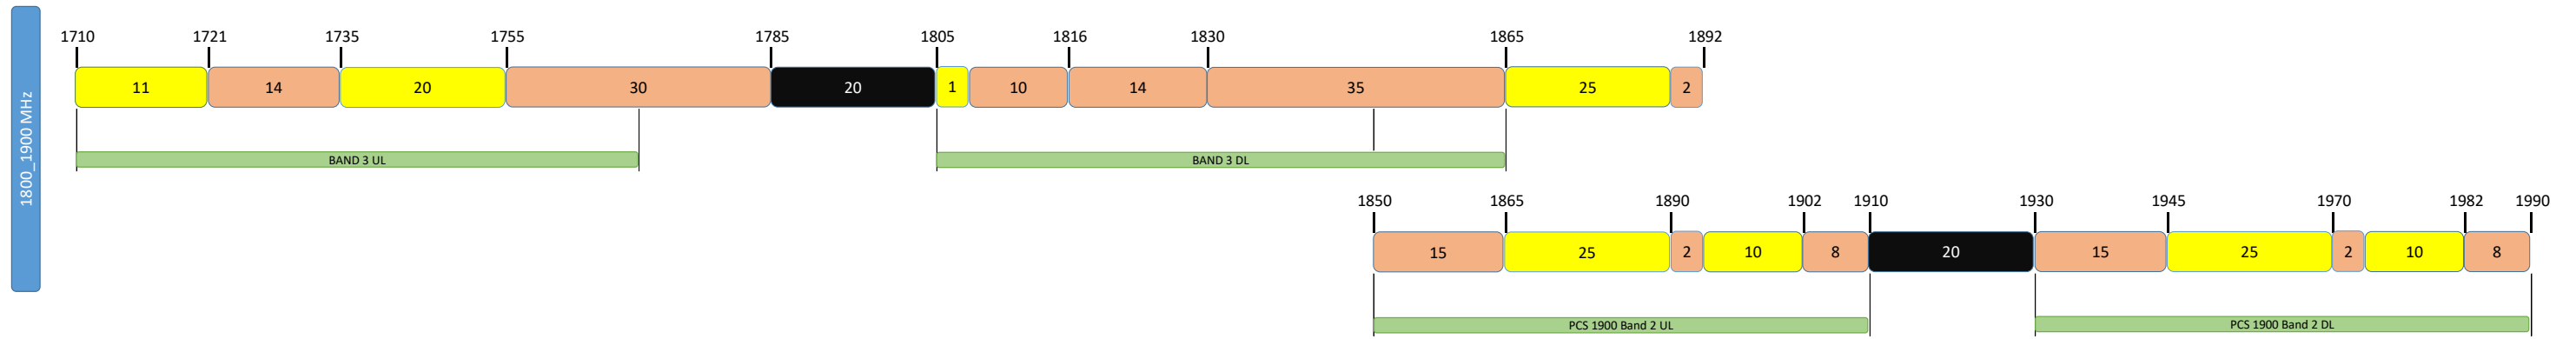

Last Updated
June 28, 2019

KEY	
	Assigned
	Available
	Reserved
UL	Uplink
DL	Downlink
Unit	MHz

Last Updated
June 28, 2019

KEY	
	Assigned
	Available
	Unassignable
	Center Gap
UL	Uplink
DL	Downlink
Unit	MHz

Last Updated
June 28, 2019

KEY	
	Assigned
	Available
	Unassignable
	Center Gap
UL	Uplink
DL	Downlink
Unit	MHz

Last Updated
June 28, 2019

KEY	
Assigned	Assigned
Available	Available
Unassignable	Unassignable
UL	Uplink
DL	Downlink
Unit	MHz