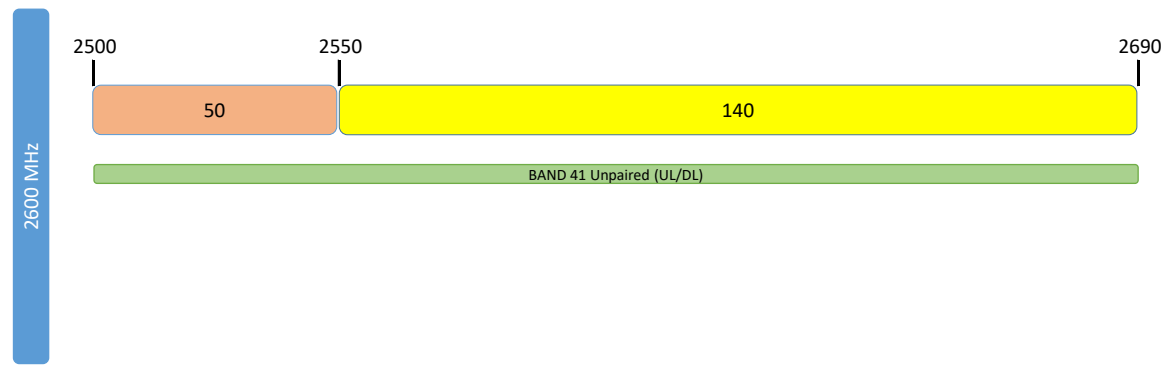

Last Updated
June 28, 2019

KEY	
Assigned	Assigned
Available	Available
UL	Uplink
DL	Downlink
Unit	MHz