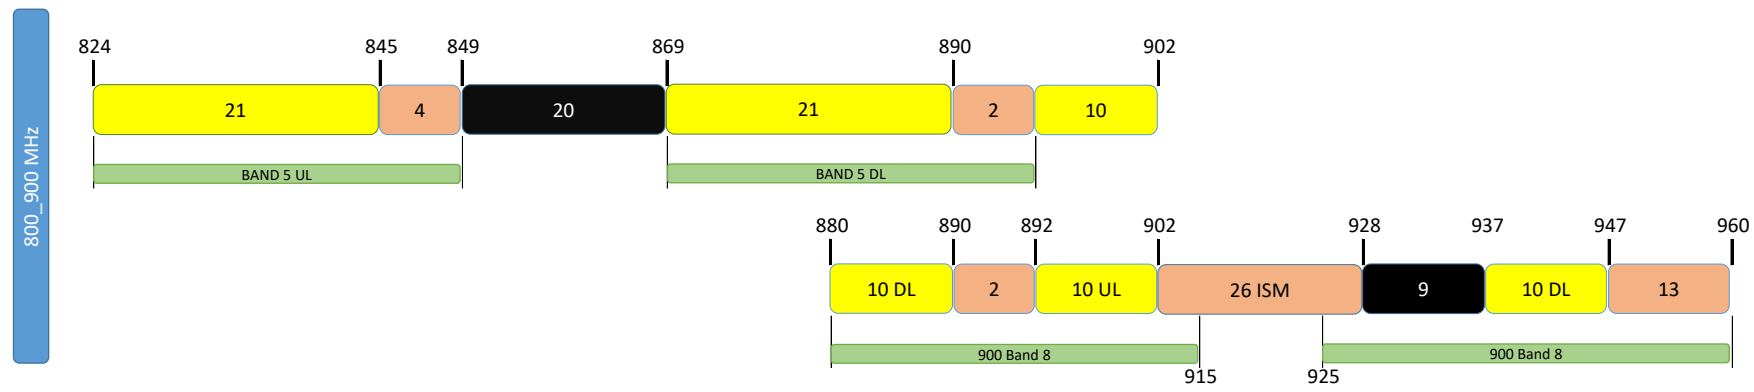

Last Updated
June 28, 2019

KEY	
	Assigned
	Available
	Unassignable
	Center Gap
UL	Uplink
DL	Downlink
Unit	MHz