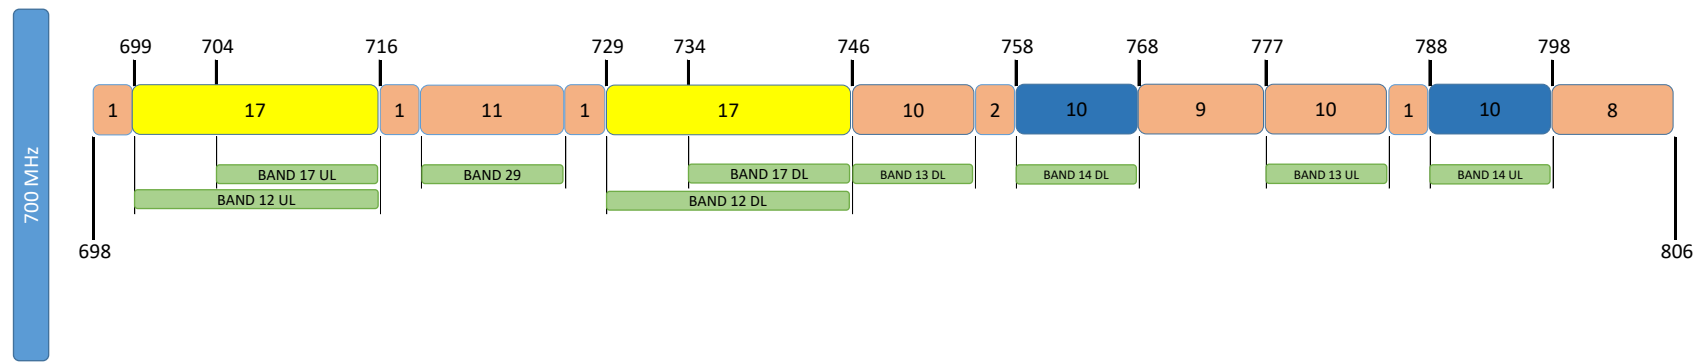

Last Updated
June 28, 2019

KEY	
	Assigned
	Available
	Reserved
UL	Uplink
DL	Downlink
Unit	MHz