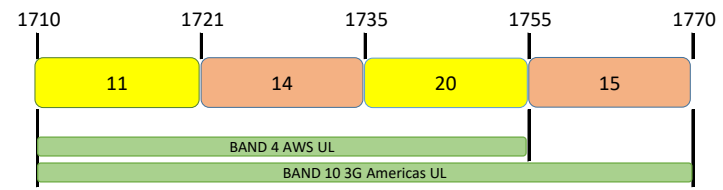

1700/2100 MHz

KEY	
	Assigned
	Available
	Unassignable
UL	Uplink
DL	Downlink
Unit	MHz