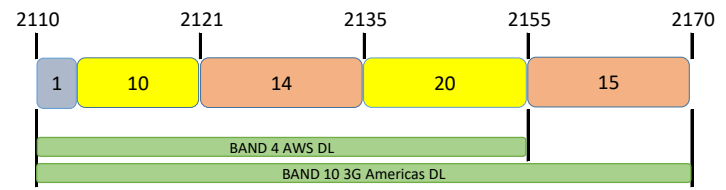

1700/2100 MHz

KEY	
	Assigned
	Available
	Unassignable
UL	Uplink
DL	Downlink
Unit	MHz