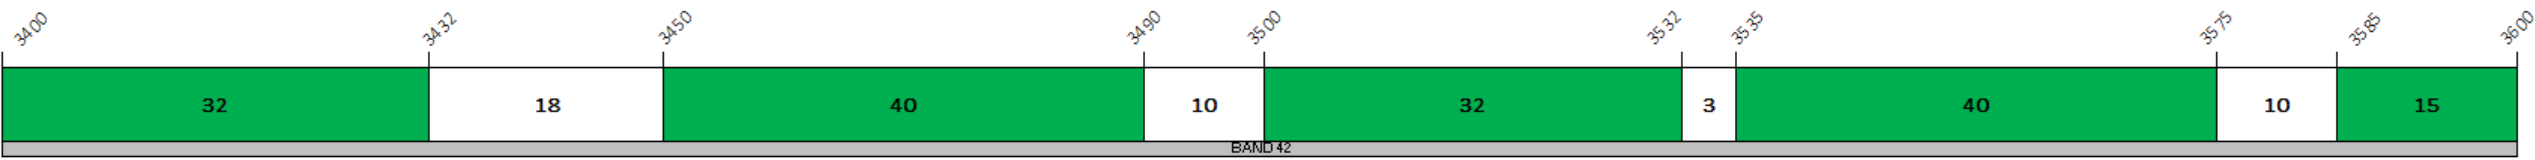

Last Updated March 2026

2600 MHz Band 41

KEY
■ ASSIGNED
□ UNASSIGNED
Numbers in MHz

Last Updated March 2026

3500 MHz Band 42

KEY
■ ASSIGNED
□ UNASSIGNED
Numbers in MHz

Last Updated March 2026