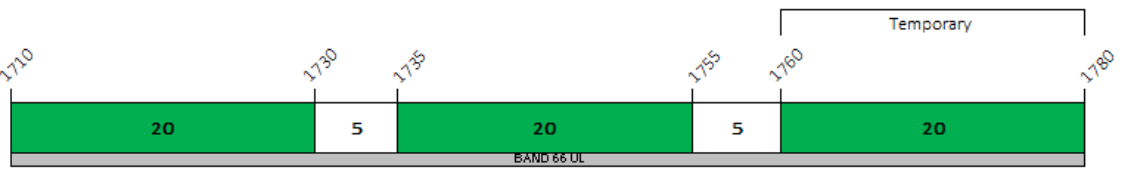

Bands 12, 13, 14, 17 & 29

KEY
 ASSIGNED
 UNASSIGNED
 Numbers in MHz

Last Updated March 2026

850Mhz / 900 MHz Band 5 / Band 8

KEY

- ASSIGNED
- UNASSIGNED
- UNASSIGNABLE

Last Updated March 2026

1700/2100 MHz Band 66

KEY
■ ASSIGNED
□ UNASSIGNED
Numbers in MHz

Last Updated March 2026

1900 MHz Bands 2 & 25

KEY

- ASSIGNED
 - UNASSIGNED
- Numbers in MHz

Last Updated March 2026

2300 MHz Band 40

KEY
■ ASSIGNED
□ UNASSIGNED
Numbers in MHz