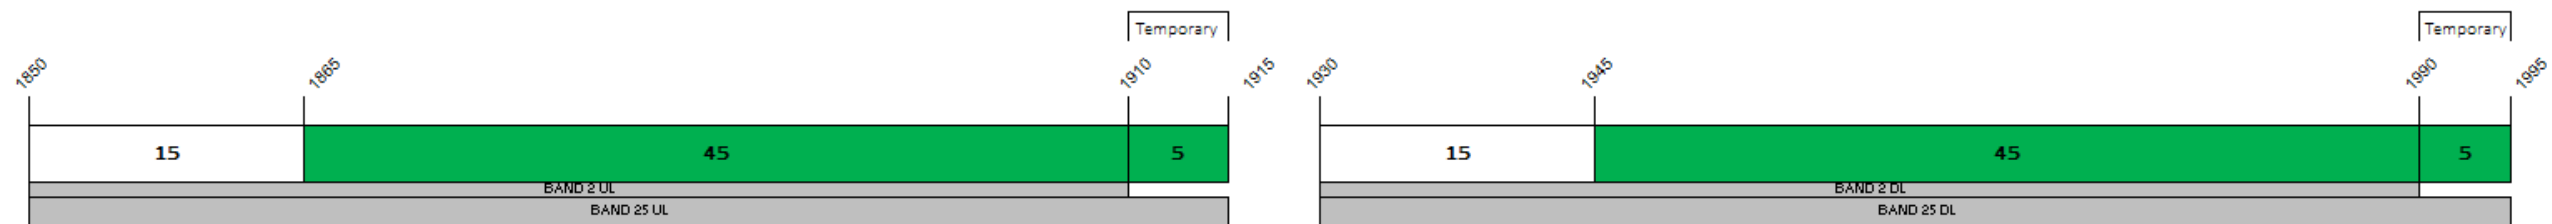

Bands 12, 13, 14, 17 & 29

KEY
 ASSIGNED
 UNASSIGNED
 Numbers in MHz

Last Updated March 2026

850Mhz / 900 MHz Band 5 / Band 8

KEY

- ASSIGNED
- UNASSIGNED
- UNASSIGNABLE

Last Updated March 2026

1700/2100 MHz Band 66

KEY
■ ASSIGNED
□ UNASSIGNED
Numbers in MHz

Last Updated March 2026

1900 MHz Bands 2 & 25

KEY

- ASSIGNED
 - UNASSIGNED
- Numbers in MHz

Last Updated March 2026

2300 MHz Band 40

KEY
■ ASSIGNED
□ UNASSIGNED
Numbers in MHz