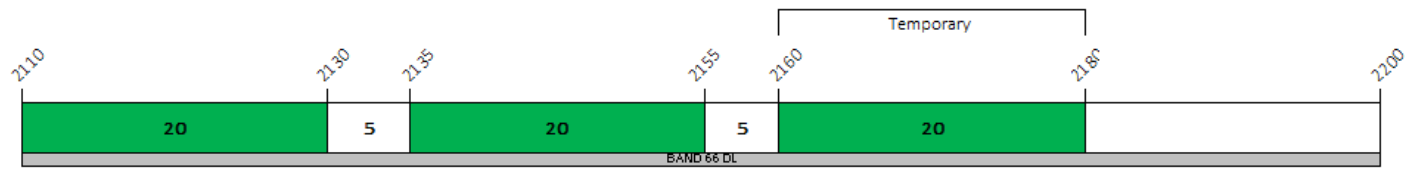

Bands 12, 13, 14, 17 & 29

KEY
 ASSIGNED
 UNASSIGNED
 Numbers in MHz

Last Updated March 2026

850Mhz / 900 MHz Band 5 / Band 8

KEY

- ASSIGNED
- UNASSIGNED
- UNASSIGNABLE

Last Updated March 2026

1700/2100 MHz Band 66

KEY
■ ASSIGNED
□ UNASSIGNED
Numbers in MHz

Last Updated March 2026

1900 MHz Bands 2 & 25

KEY

- ASSIGNED
 - UNASSIGNED
- Numbers in MHz

Last Updated March 2026

2300 MHz Band 40

KEY
■ ASSIGNED
□ UNASSIGNED
Numbers in MHz